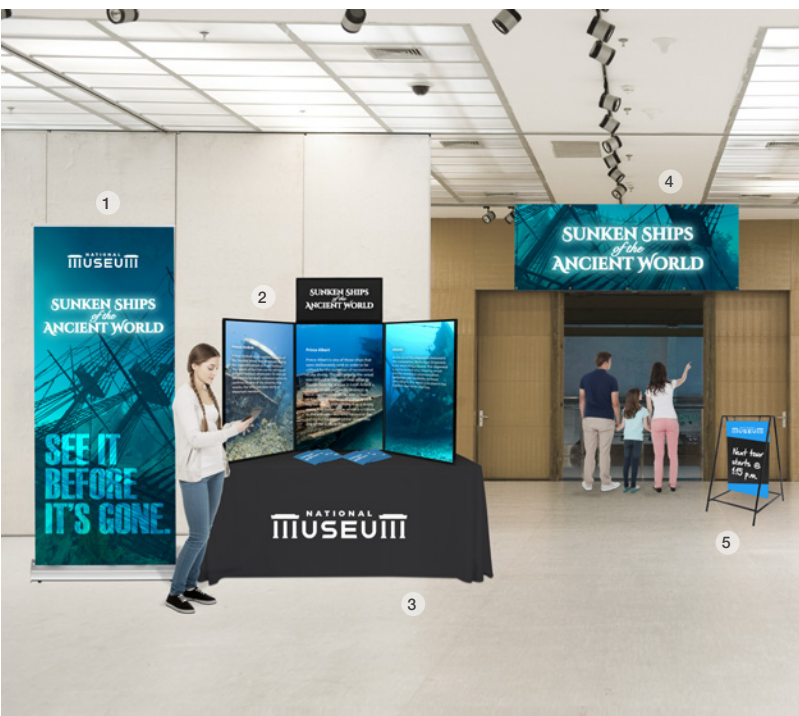

ADVERTISE

- 1 Deluxe Pro Retractor
- 2 Fast Trak
- 3 Premium Table Throw
- 4 Vinyl Banner
- 5 Swing A-Frame