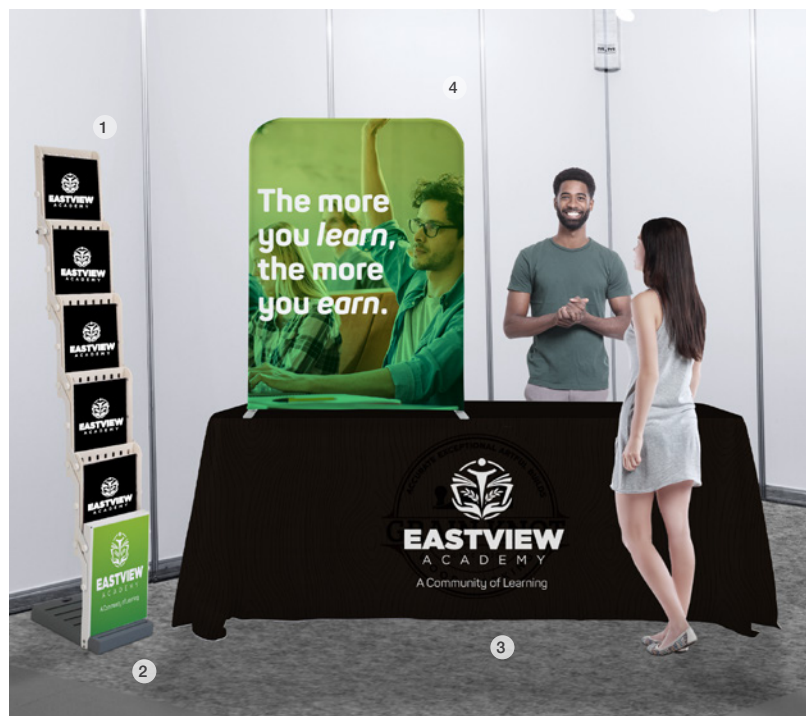

EDUCATION

MAXIMIZE YOUR IMPACT with promotional displays

TOP USE CASES:

College Fairs
Sports Events
Alumni Engagement
Wayfinding & Announcements

1 EuroFit™ Straight Wall 2 EuroFit™ Cascade Hanger Merchandiser 3 Uptown Accent A-frame 4 Cornhole Cooler 5 Challenger II Umbrella

- **SELL** tickets for sporting events by setting up a portable booth
- **ATTRACT** new students at fairs and events
- **CREATE** a space for educational speakers to meet with students
- **ADVERTISE** a new museum exhibit

SELL

- 1 Deluxe Tent
- 2 Outdoor Fitted Table Throw
- 3 Streamline Teardrop Sail Sign
- 4 Deluxe Signcade Chalkboard

ADVERTISE

- 1 Deluxe Pro Retractor
- 2 Fast Trak
- 3 Premium Table Throw
- 4 Vinyl Banner
- 5 Swing A-Frame

ATTRACT

- 1 Easy View Display
- 2 Easy View Decal
- 3 Enviro Pro Table Throw
- 4 EuroFit™ Tabletop Straight Wall